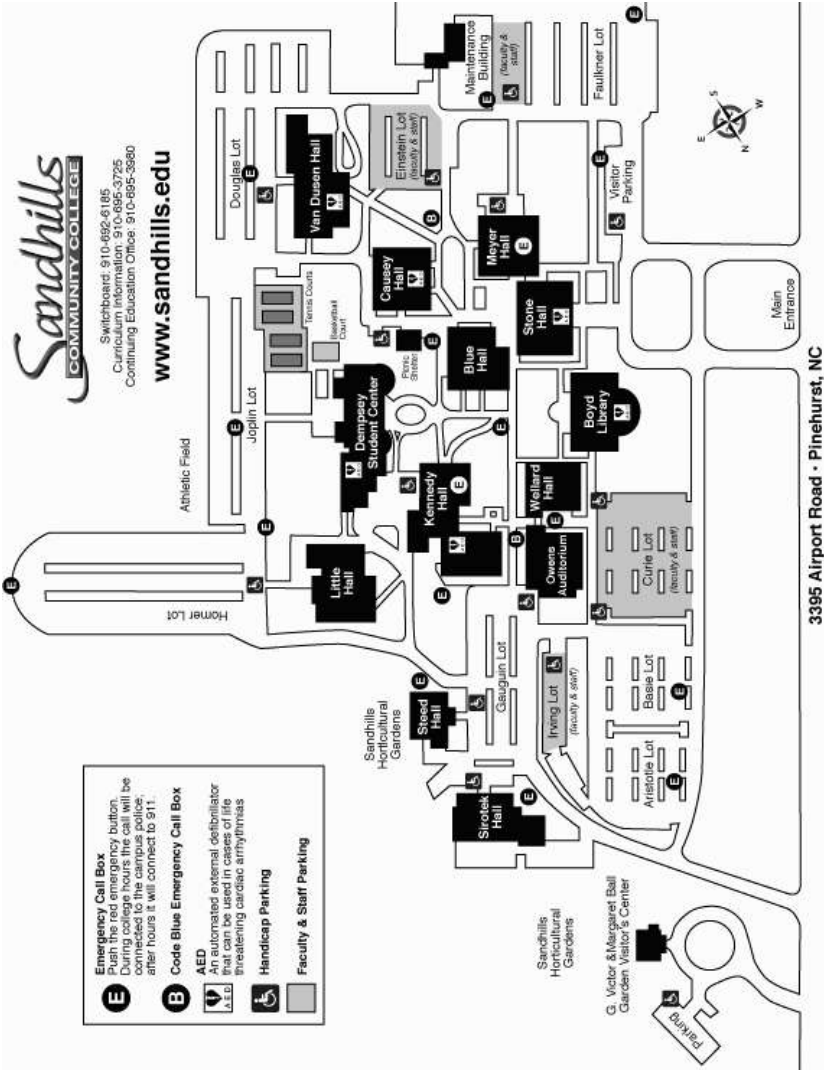

John R. Dempsey

Campus Map

Ball Garden Visitor's Center**Blue Hall**

- Career Services
- Counseling Services
- Project Promise
- SandHoke ECHS Office
- Student Employment

Boyd Library

- Archives
- Barbara Cole Children's Reading Center
- English Classroom
- Jeanne Hastings Gallery
- Learning Resource Center
- Library
- Teresa Wood Reading Room